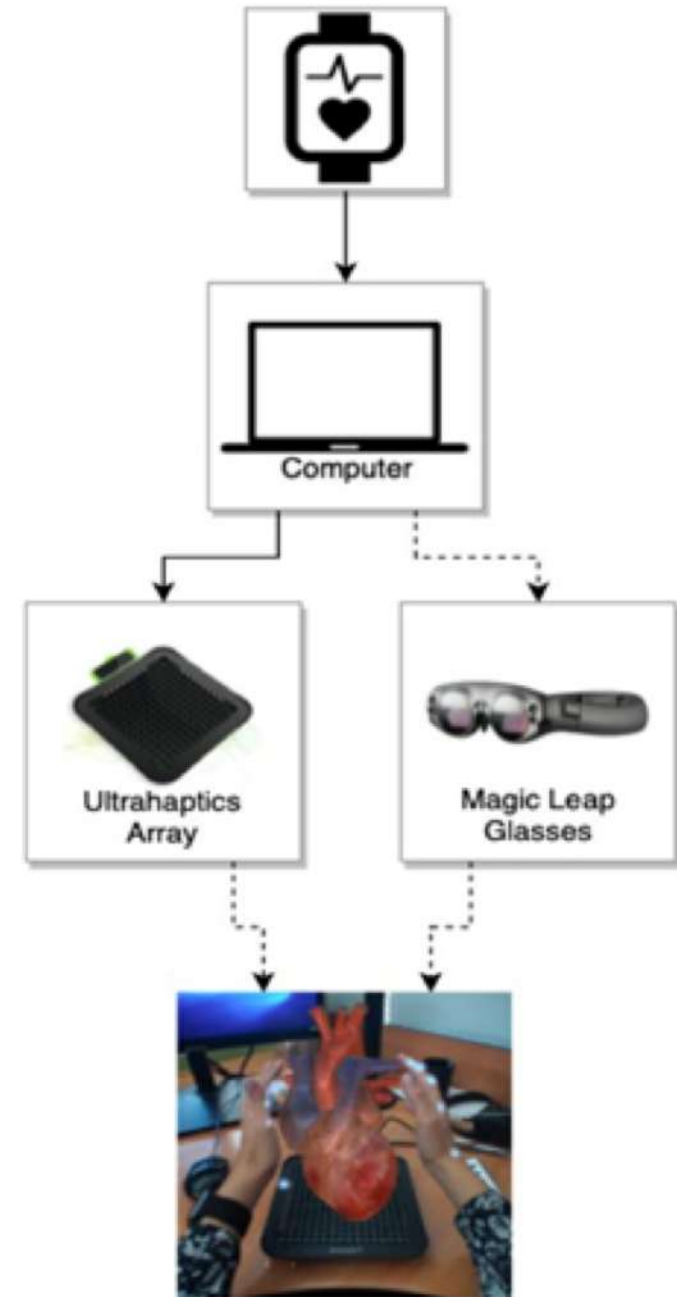

TOUCH MY HEART

CHI 2019

Ted Romanus, Sam Frish, Mykola Maksymenko

softserve

TOUCHABLE BIO-HOLOGRAMS IN MIXED REALITY

MID-AIR HAPTICS, MIXED REALITY AND BIO SIGNALS

- Matched Meta 2, Magic Leap One Ultrahaptics Array and Leap Motion coordinate spaces
- Added affective feedback loop via ECG/PPG Apple Watch and MAWI wristbands
- Made with Unity and OpenCV